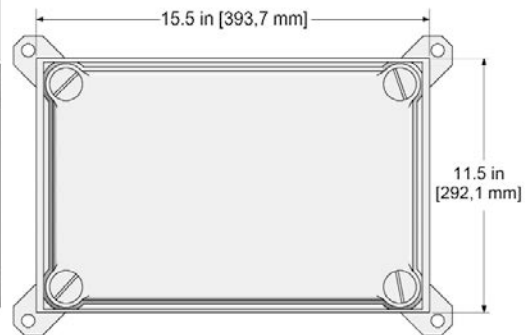

IS322-11A Eleven IS222-1A isolators in a NEMA 4X (IP66) enclosure

IS322-12A Twelve IS222-1A isolators in a NEMA 4X (IP66) enclosure

IS322-13A Thirteen IS222-1A isolators in a NEMA 4X (IP66) enclosure

IS322-14A Fourteen IS222-1A isolators in a NEMA 4X (IP66) enclosure

IS322-15A Fifteen IS222-1A isolators in a NEMA 4X (IP66) enclosure

IS322-16A

IS322-17A

IS322-18A

IS322-19A

IS322-20A

Sixteen IS222-1A isolators in a NEMA 4X (IP66) enclosure

Seventeen IS222-1A isolators in a NEMA 4X (IP66) enclosure

Eighteen IS222-1A isolators in a NEMA 4X (IP66) enclosure

Nineteen IS222-1A isolators in a NEMA 4X (IP66) enclosure

Twenty IS222-1A isolators in a NEMA 4X (IP66) enclosure