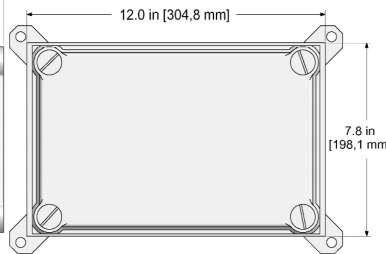

IS322-3A Three IS222-1A isolators in a NEMA 4X (IP66) enclosure

IS322-4A Four IS222-1A isolators in a NEMA 4X (IP66) enclosure

IS322-5A Five IS222-1A isolators in a NEMA 4X (IP66) enclosure

IS322-6A Six IS222-1A isolators in a NEMA 4X (IP66) enclosure

IS322-7A Seven IS222-1A isolators in a NEMA 4X (IP66) enclosure

IS322-8A Eight IS222-1A isolators in a NEMA 4X (IP66) enclosure

IS322-9A Nine IS222-1A isolators in a NEMA 4X (IP66) enclosure

IS322-10A Ten IS222-1A isolators in a NEMA 4X (IP66) enclosure