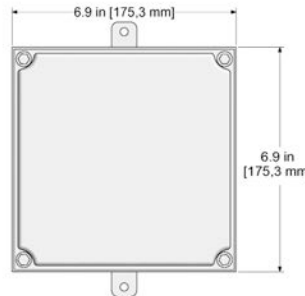

IS322-1A One IS222-1A galvanic isolator in a NEMA 4X (IP66) enclosure

IS322-2A Two IS222-1A galvanic isolators in a NEMA 4X (IP66) enclosure