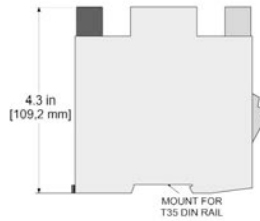

Intrinsically Safe Galvanic Isolators

IS222-1A

Intrinsically Safe Galvanic Isolator