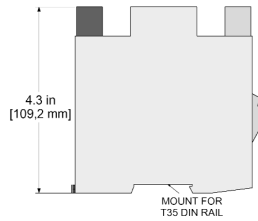

Intrinsically Safe Galvanic Isolators

IS222-1A

Intrinsically Safe Galvanic Isolator