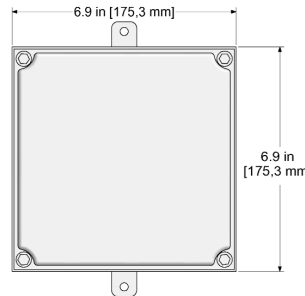

IS322-1A One IS222-1A galvanic isolator in a NEMA 4X (IP66) enclosure

IS322-2A Two IS222-1A galvanic isolators in a NEMA 4X (IP66) enclosure