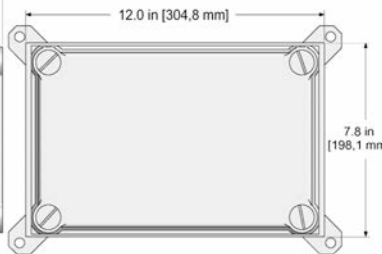

IS322-3A Three IS222-1A isolators in a NEMA 4X (IP66) enclosure

IS322-4A Four IS222-1A isolators in a NEMA 4X (IP66) enclosure

IS322-5A Five IS222-1A isolators in a NEMA 4X (IP66) enclosure

IS322-6A Six IS222-1A isolators in a NEMA 4X (IP66) enclosure

IS322-7A Seven IS222-1A isolators in a NEMA 4X (IP66) enclosure

IS322-8A Eight IS222-1A isolators in a NEMA 4X (IP66) enclosure

IS322-9A Nine IS222-1A isolators in a NEMA 4X (IP66) enclosure

IS322-10A Ten IS222-1A isolators in a NEMA 4X (IP66) enclosure