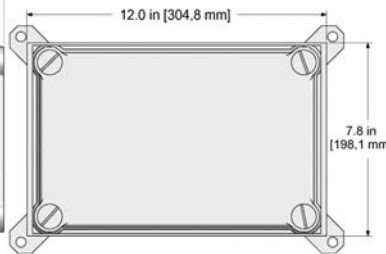

IS222-3A Three IS122-1A isolators in a NEMA 4X (IP66) enclosure

IS222-4A Four IS122-1A isolators in a NEMA 4X (IP66) enclosure

IS222-5A Five IS122-1A isolators in a NEMA 4X (IP66) enclosure

IS222-6A Six IS122-1A isolators in a NEMA 4X (IP66) enclosure

IS222-7A Seven IS122-1A isolators in a NEMA 4X (IP66) enclosure

IS222-8A Eight IS122-1A isolators in a NEMA 4X (IP66) enclosure

IS222-9A Nine IS122-1A isolators in a NEMA 4X (IP66) enclosure

IS222-10A Ten IS122-1A isolators in a NEMA 4X (IP66) enclosure