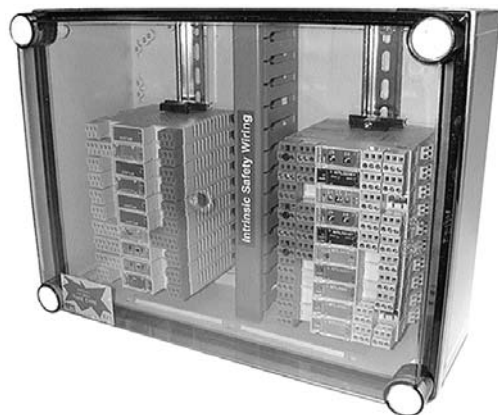

IS222-11A Eleven IS122-1A isolators in a NEMA 4X (IP66) enclosure
IS222-12A Twelve IS122-1A isolators in a NEMA 4X (IP66) enclosure
IS222-13A Thirteen IS122-1A isolators in a NEMA 4X (IP66) enclosure
IS222-14A Fourteen IS122-1A isolators in a NEMA 4X (IP66) enclosure
IS222-15A Fifteen IS122-1A isolators in a NEMA 4X (IP66) enclosure

IS222-16A Sixteen IS122-1A isolators in a NEMA 4X (IP66) enclosure
IS222-17A Seventeen IS122-1A isolators in a NEMA 4X (IP66) enclosure
IS222-18A Eighteen IS122-1A isolators in a NEMA 4X (IP66) enclosure
IS222-19A Nineteen IS122-1A isolators in a NEMA 4X (IP66) enclosure
IS222-20A Twenty IS122-1A isolators in a NEMA 4X (IP66) enclosure